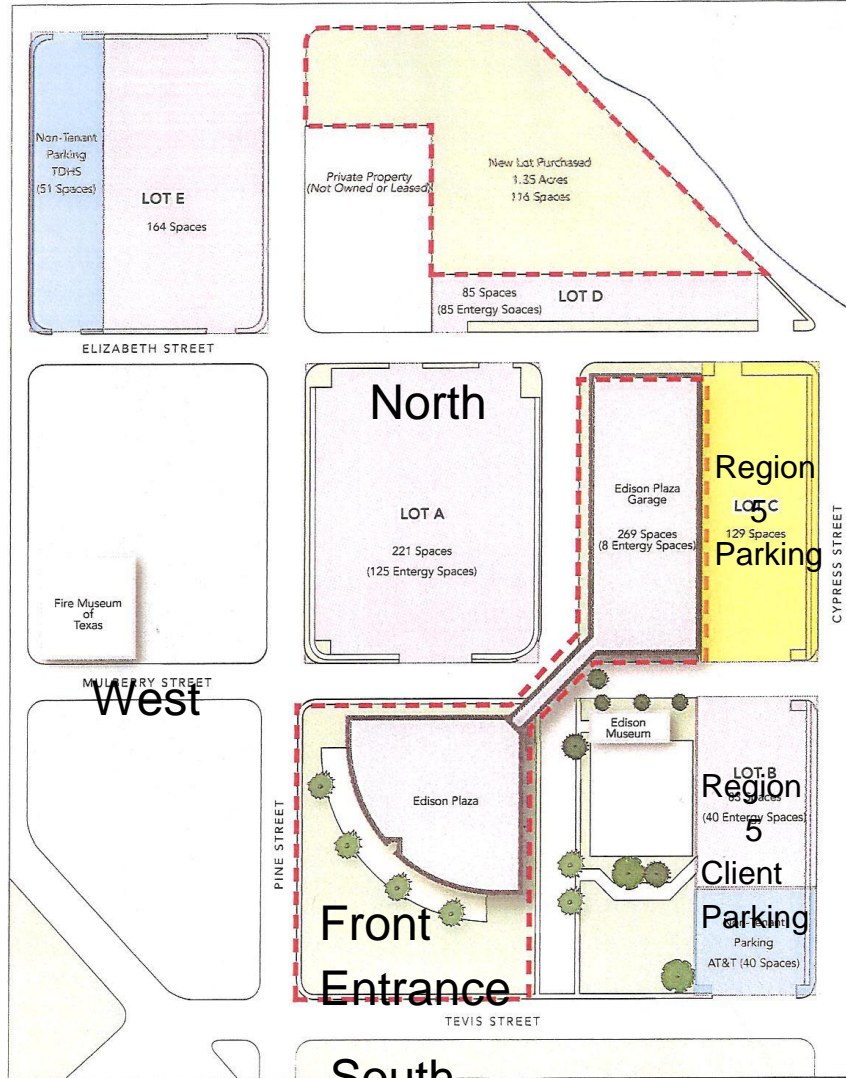

# PARKING AGREEMENTS

Interstate  
10  
is directly North

Neches River

East

Neches River

Crockett  
Street

Total Parking		Owned	Leased	Lessor	Entergy Spaces
Lot A	221 Spaces		221	Entergy	125
Lot B	83 Spaces		83	Entergy	40
Lot C	129 Spaces		129	Port of Beaumont	
Lot D	85 Spaces		85	Entergy	85
Lot E	164 Spaces		164	Entergy	
Garage	269 Spaces	269			
New Lot	116 Spaces	116			
<b>Totals</b>	<b>1067 Spaces</b>	<b>385</b>	<b>682</b>		<b>250</b>

EDISON PLAZA